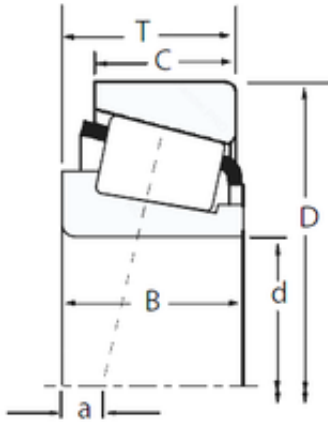

China 608rs Bearing Supplier

High speed TIMKEN single row tapered roller bearing 32008X timken bearing price list

Bearing No. 32008X

32008X Bearing 2D drawings and 3D CAD models

Size	40x68x19 mm
Bore Diameter	40 mm
Outer Diameter	68 mm
Width	19 mm
d	40 mm
D	68 mm
T	19 mm
B	19 mm
C	14,5 mm
R	1 mm
r	1 mm
Weight	0,27 Kg
Dynamic load rating radial (C)	53,8 kN
Calculation factor (e)	0,38