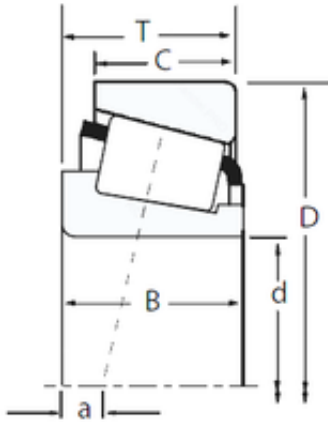

China 608rs Bearing Supplier

tapered roller bearing 30305 timken bearing
30305-A size 25x62x19.5mm with price list

Bearing No. 30305

Size	25x62x18.25 mm
Bore Diameter	25 mm
Outer Diameter	62 mm
Width	18,25 mm
d	25 mm
D	62 mm
T	18,25 mm
B	17 mm
C	15 mm
R	1,5 mm
r	1,5 mm
Weight	0,26 Kg
Dynamic load rating radial (C)	53,8 kN
Calculation factor (e)	0,3

30305 Bearing 2D drawings and 3D CAD models