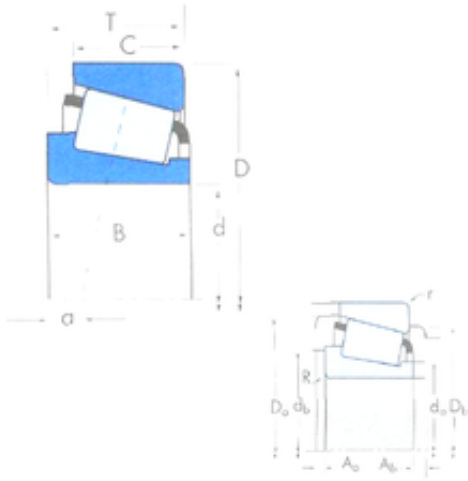

### Timken bearing catalog JW8049/JW8010 Tapered Roller Bearing with size chart

Bearing No. JW8049/JW8010

|                                |              |
|--------------------------------|--------------|
| Size                           | 80x160x45 mm |
| Bore Diameter                  | 80 mm        |
| Outer Diameter                 | 160 mm       |
| Width                          | 45 mm        |
| d                              | 80 mm        |
| D                              | 160 mm       |
| T                              | 45 mm        |
| B                              | 41 mm        |
| C                              | 31 mm        |
| R                              | 3 mm         |
| r                              | 3 mm         |
| a                              | 9,7 mm       |
| Da                             | 152 mm       |
| db                             | 108 mm       |
| da                             | 93 mm        |
| Db                             | 134 mm       |
| Aa                             | 7,1 mm       |
| Ab                             | 4,8 mm       |
| Weight                         | 4,04 Kg      |
| Dynamic load rating radial (C) | 264 kN       |
| Basic static load rating (C0)  | 339 kN       |
| Factor (G1)                    | 117,3        |
| Factor (G2)                    | 27,2         |
| Factor (Cg)                    | 0,0297       |
| Factor (K)                     | 0,67         |