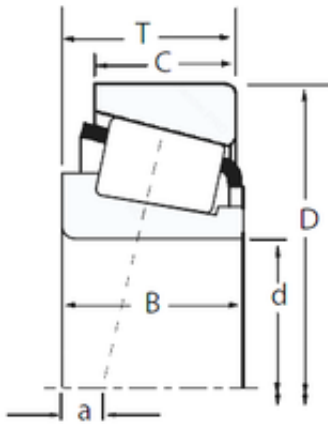

China 608rs Bearing Supplier

Taper roller bearing catalog TIMKEN brand
32308 timken 25590 25523

Bearing No. 32308

Size	40x90x35.25 mm
Bore Diameter	40 mm
Outer Diameter	90 mm
Width	35,25 mm
d	40 mm
D	90 mm
T	35,25 mm
B	33 mm
C	27 mm
R	2 mm
r	1,5 mm
Weight	1,03 Kg
Dynamic load rating radial (C)	133 kN
Calculation factor (e)	0,35

32308 Bearing 2D drawings and 3D CAD models