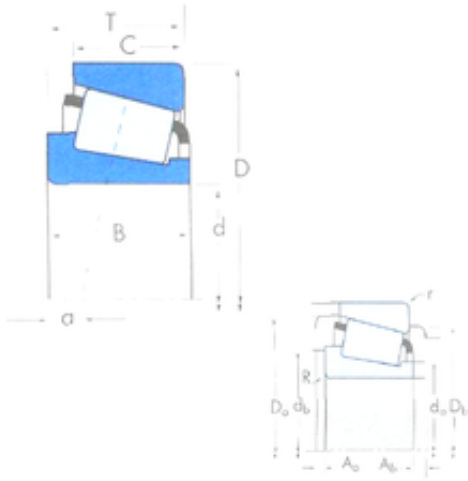

## China 608rs Bearing Supplier

JW8049/JW8010 Bearing 2D drawings and 3D CAD models

### Timken bearing catalog JW8049/JW8010 Tapered Roller Bearing with size chart

Bearing No. JW8049/JW8010

Size	80x160x45 mm
Bore Diameter	80 mm
Outer Diameter	160 mm
Width	45 mm
d	80 mm
D	160 mm
T	45 mm
B	41 mm
C	31 mm
R	3 mm
r	3 mm
a	9,7 mm
Da	152 mm
db	108 mm
da	93 mm
Db	134 mm
Aa	7,1 mm
Ab	4,8 mm
Weight	4,04 Kg
Dynamic load rating radial (C)	264 kN
Basic static load rating (C0)	339 kN
Factor (G1)	117,3
Factor (G2)	27,2
Factor (Cg)	0,0297
Factor (K)	0,67